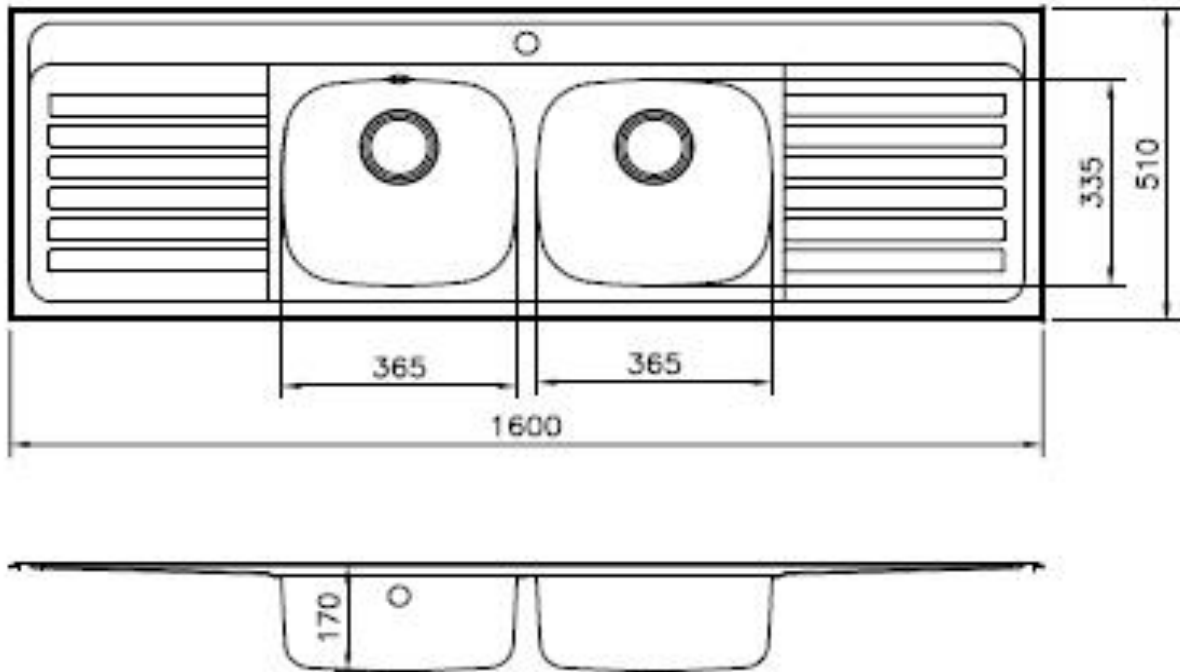

SPECIFICATION SHEET - kitchen sinks

BRAND:		Product Photo:
ORIGIN:	Spain	
SERIES:	Universal	
PRODUCT DESCRIPTION:	Stainless Steel Inset kitchen sink, 1400.510.2B.2D with: double bowl size: 370 x 360 x 155 mm left & right drainboards, dia. of waste hole: $\varnothing 3\frac{1}{2}$"	
MODEL No.	1110.4812	
FINISH/COLOUR:	Polished	
DIMENSIONS:	Overall (w x h): 1600 x 510 mm	
OPTIONAL MATCHING PARTS:	A1 Waste basket strainer 3$\frac{1}{2}$" PM2 Double sink bottle trap 1$\frac{1}{2}$"	

Technical Informations:

REMINDER:	Do not use cleaners containing abrasive cleansers, ammonia, bleach, acids, waxes, alcohol, solvents or other products not recommended for chrome.
	All information is for reference only, installation shall always be based on the actual product delivered.